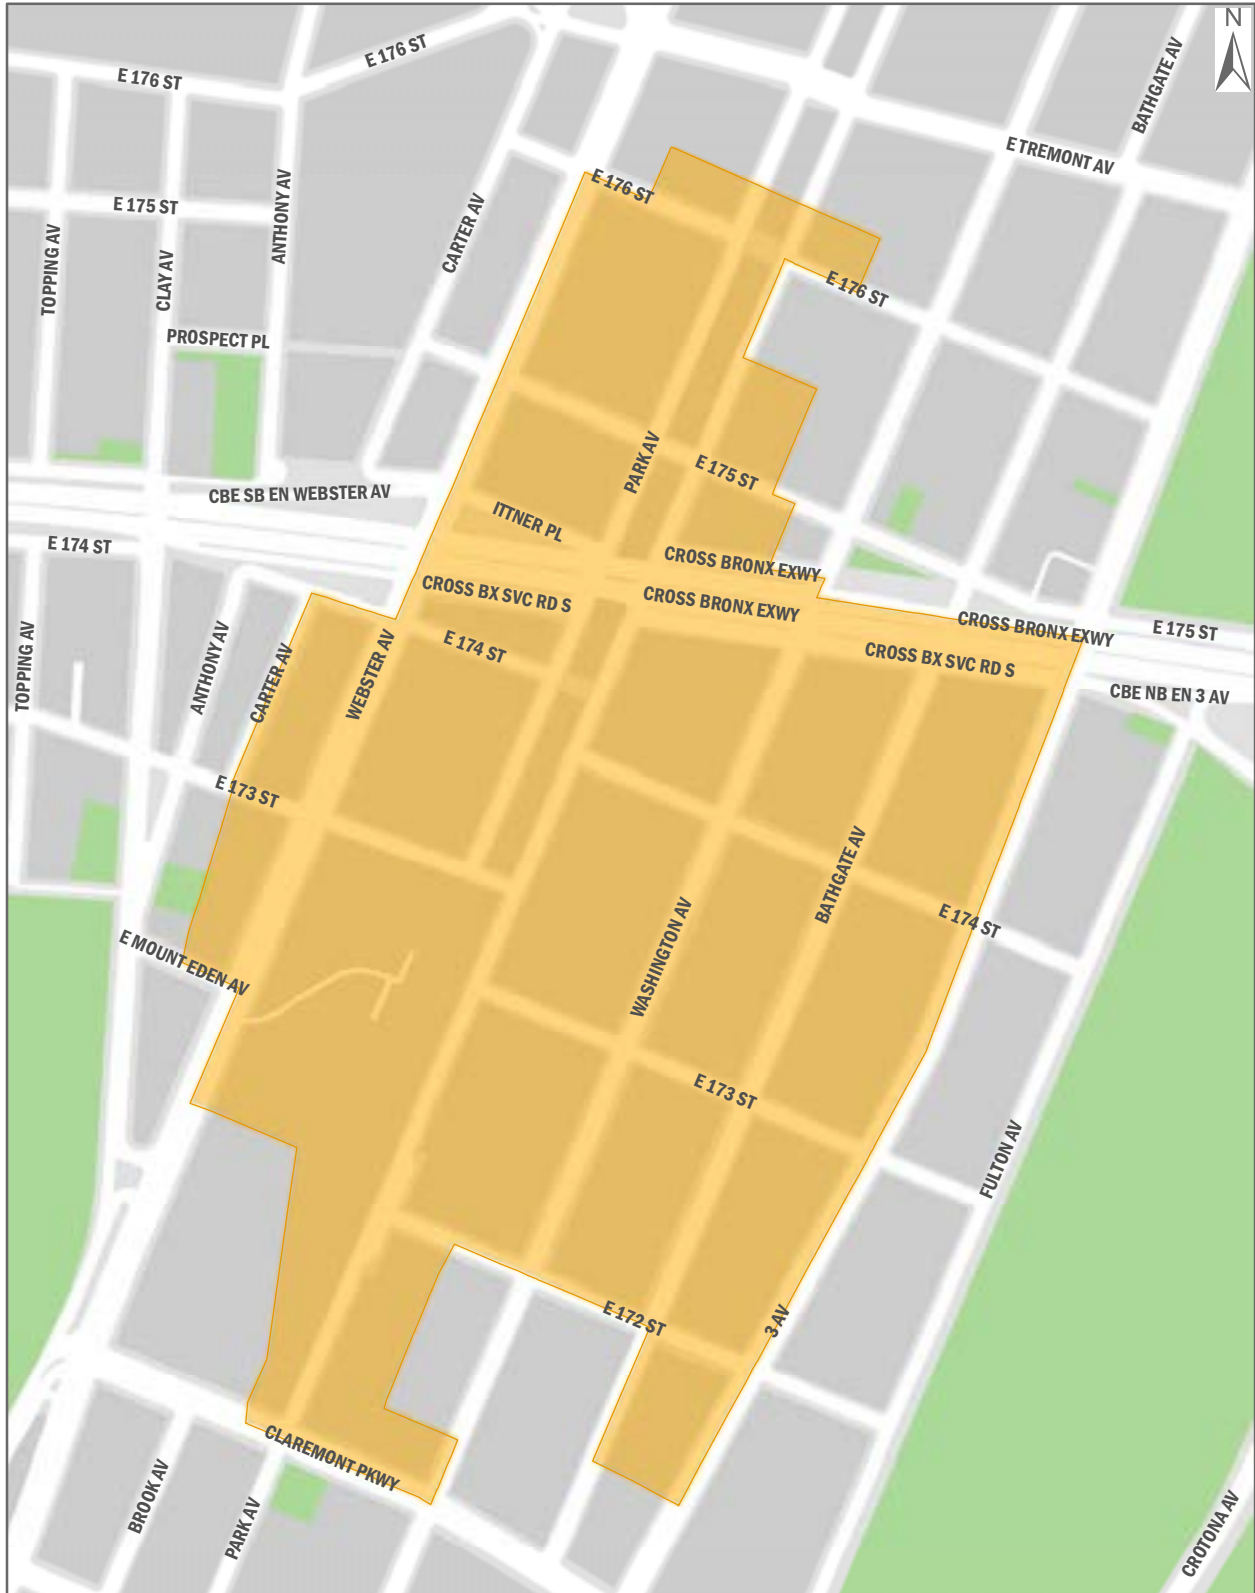

# Bathgate Industrial Business Zone

Ratified Boundaries  
September 2013

 September 2013 Ratified Boundaries