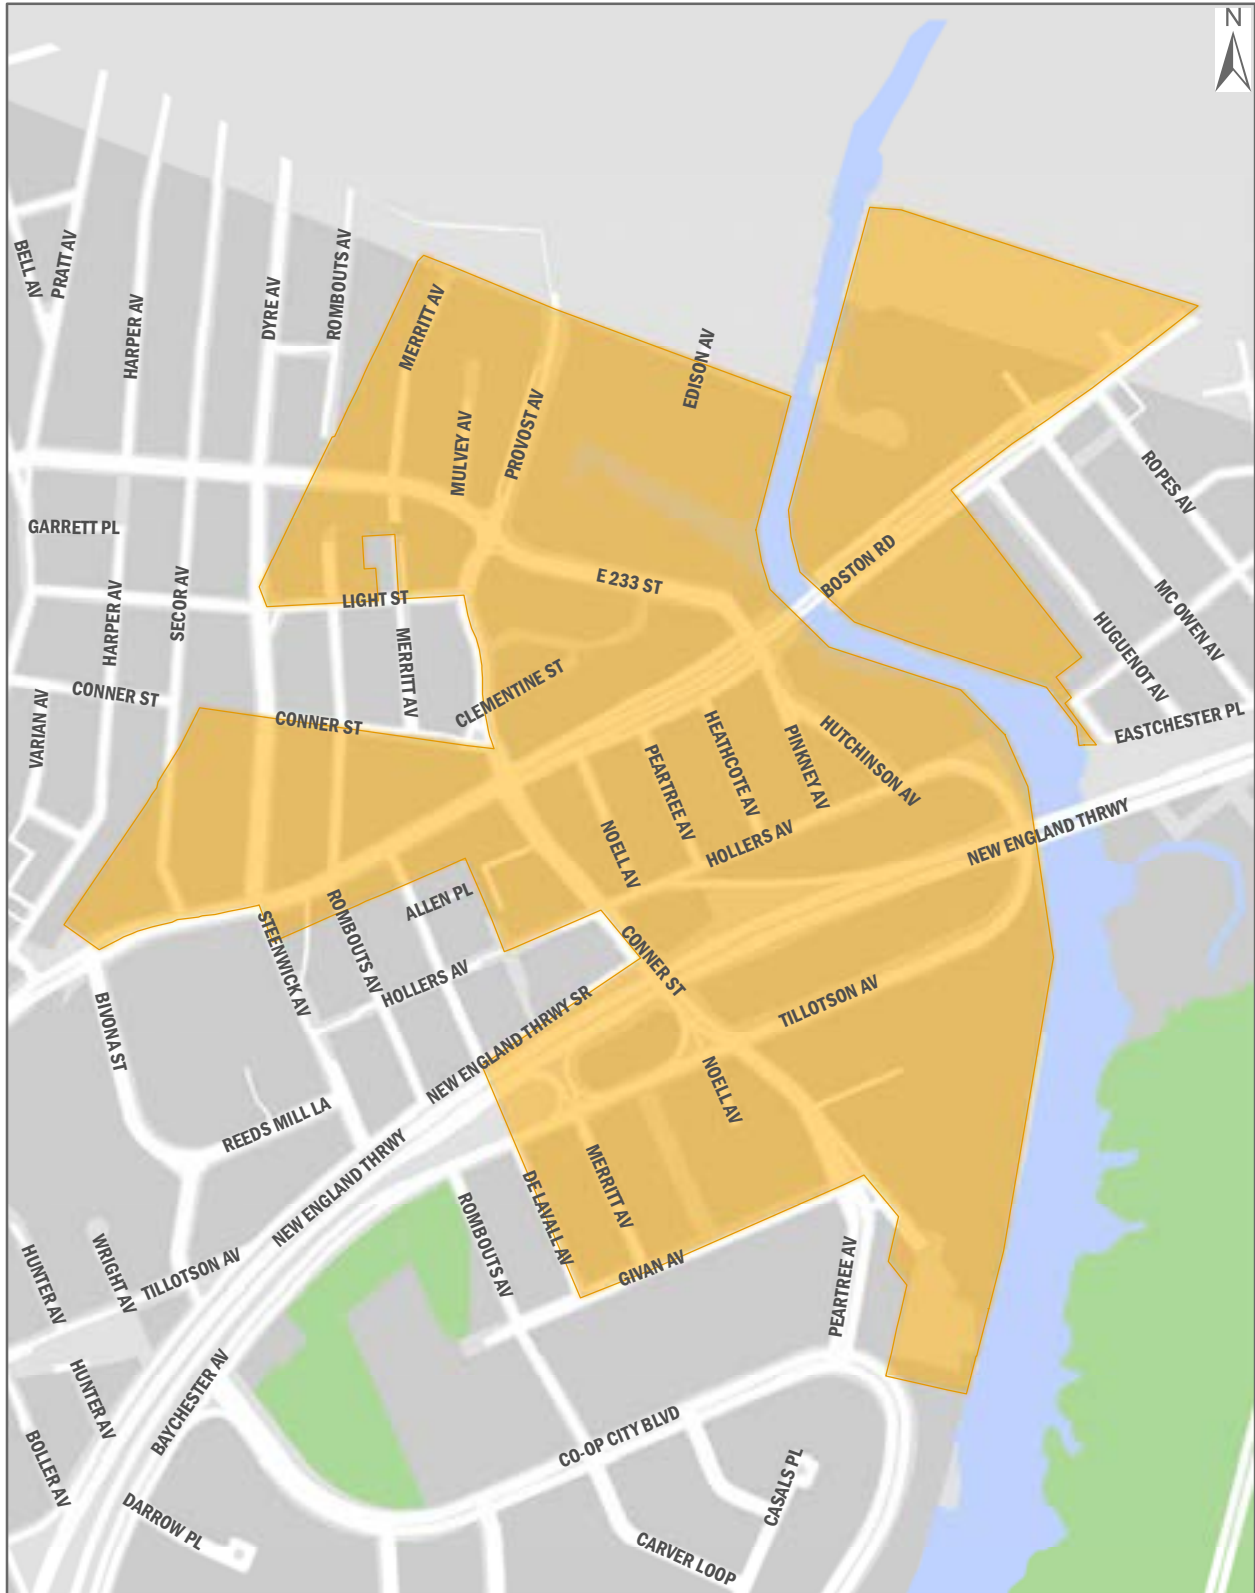

# Bathgate Industrial Business Zone

Ratified Boundaries  
September 2013

 September 2013 Ratified Boundaries

# Eastchester Industrial Business Zone

Ratified Boundaries  
September 2013

 September 2013 Ratified Boundaries